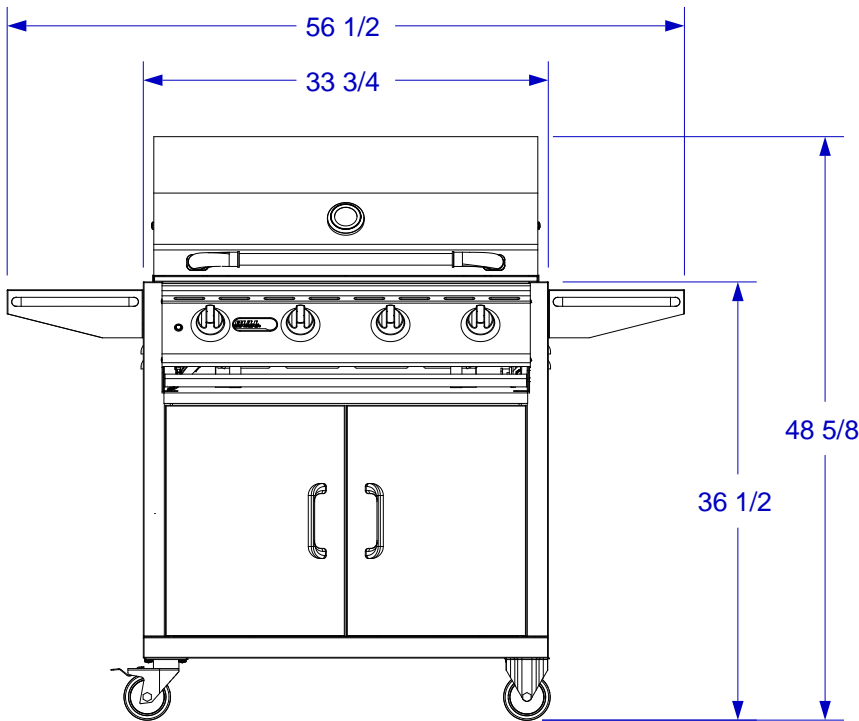

LONESTAR SELECT CART SPEC SHEET

ISOMETRIC VIEW

FRONT VIEW

RIGHT SIDE VIEW

NOTE:
1. SCALE: 3/4" = 1'-0"
2. REVISION: 09/2013